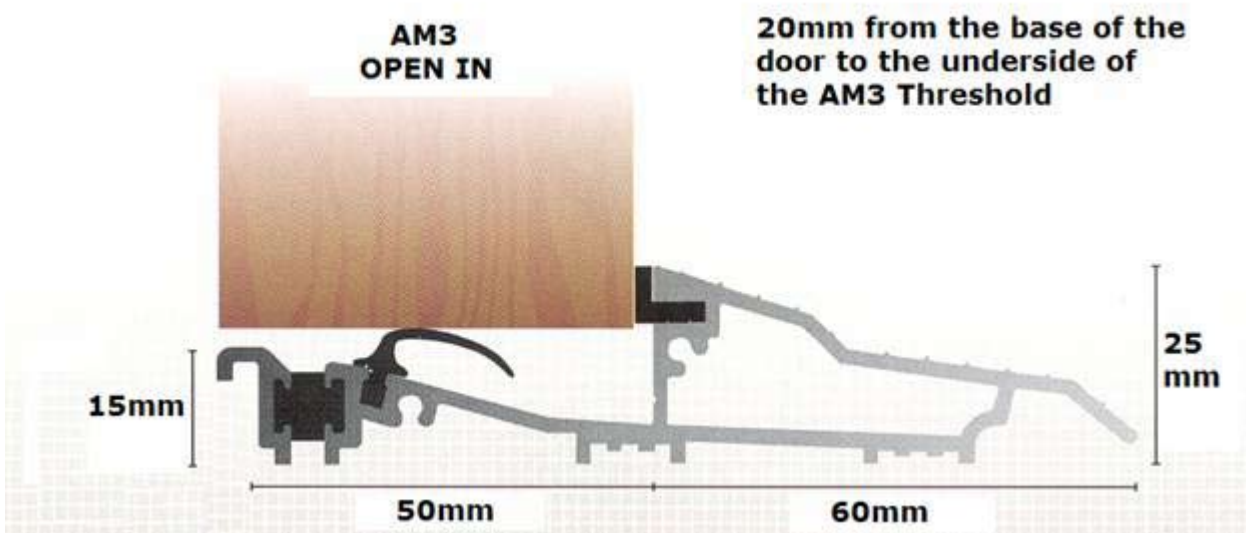

1. 'Trimline' – Can be used with or without a PVC Cill (Cill depth 30mm)

2. 'AM3' – Used without a PVC Cill for Open In doors

3. 'AM5' – Used without a PVC Cill for Open Out doors