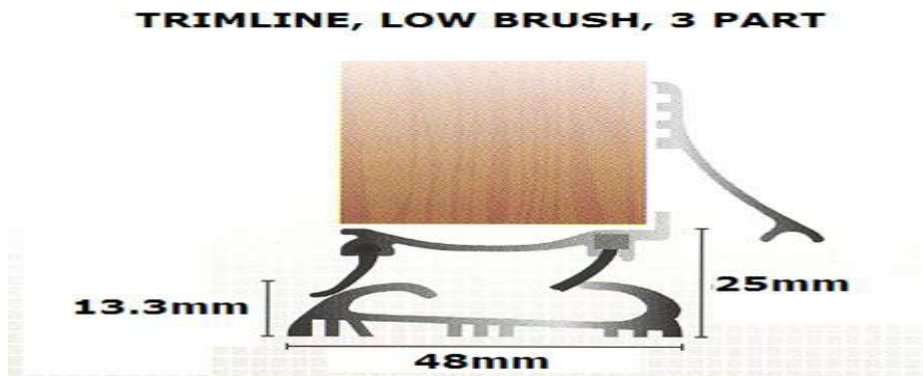

1. 'Trimline' – Can be used with or without a PVC Cill (Cill depth 30mm)

2. 'AM3' – Used without a PVC Cill for Open In doors

3. 'AM5' – Used without a PVC Cill for Open Out doors